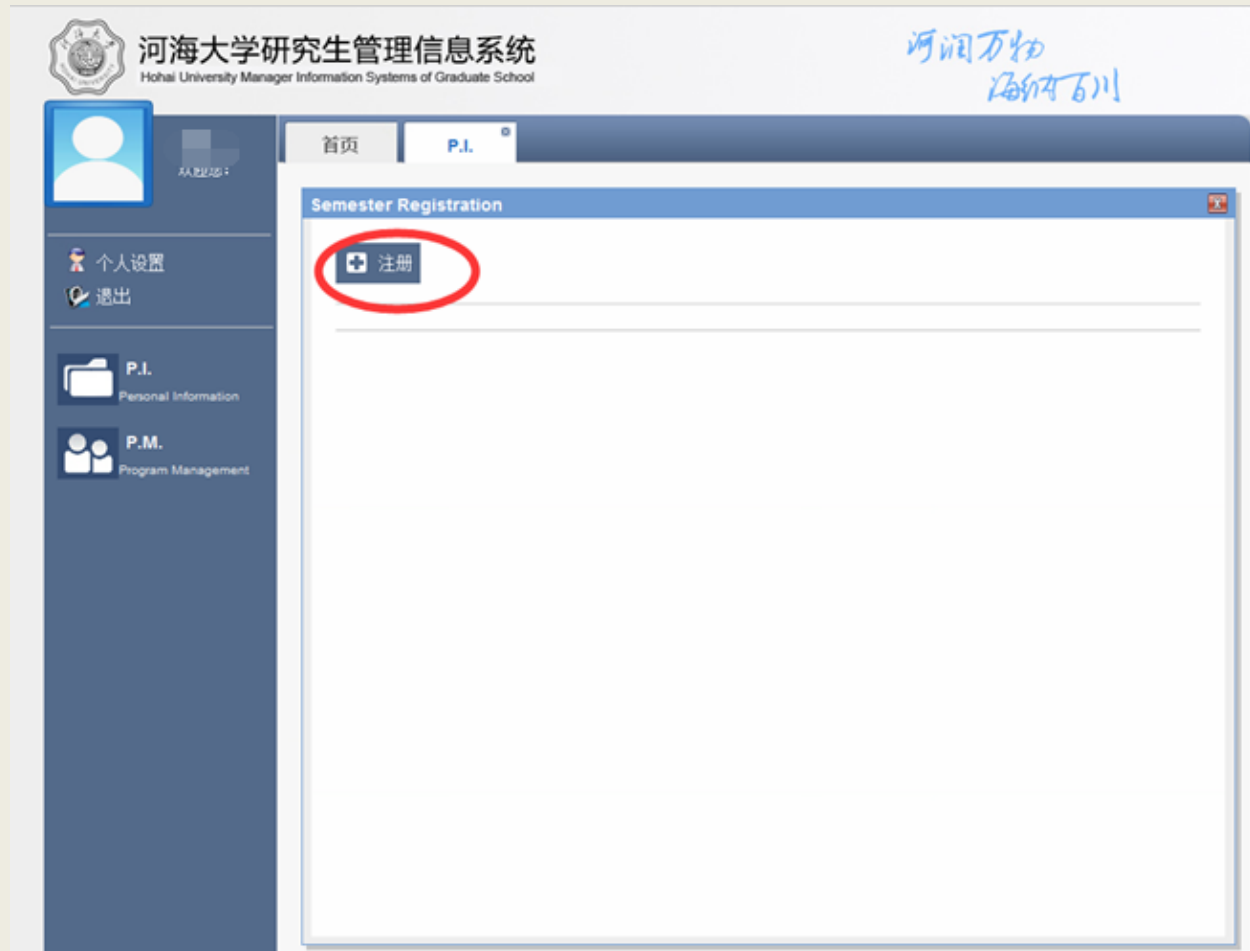

首页 P.I.

欢迎您!

个人设置
退出

P.I.
Personal Information

P.M.
Program Management

Personal Information

- My Information (Ps)
- My Program (Purple icon with stars)
- Semester Registration** (Blue icon with plug)
- My Information (Ps)
- Photo Upload (Green icon with citrus slice)

Certificate Print (Green icon with refresh symbol)

Click “注册” to register, then you may choose courses online and continue to use other functions.

PS: If you want to choose courses online, you must Register first.